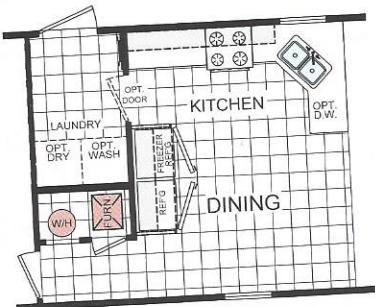

1680-203

Dutch Diamond

16' x 76'  
3 bed-2 bath  
1153 sq. ft.

KITCHEN OPTION  
"REQUIRES 8' FLAT CEILINGS!!"

2 BEDROOM OPTION