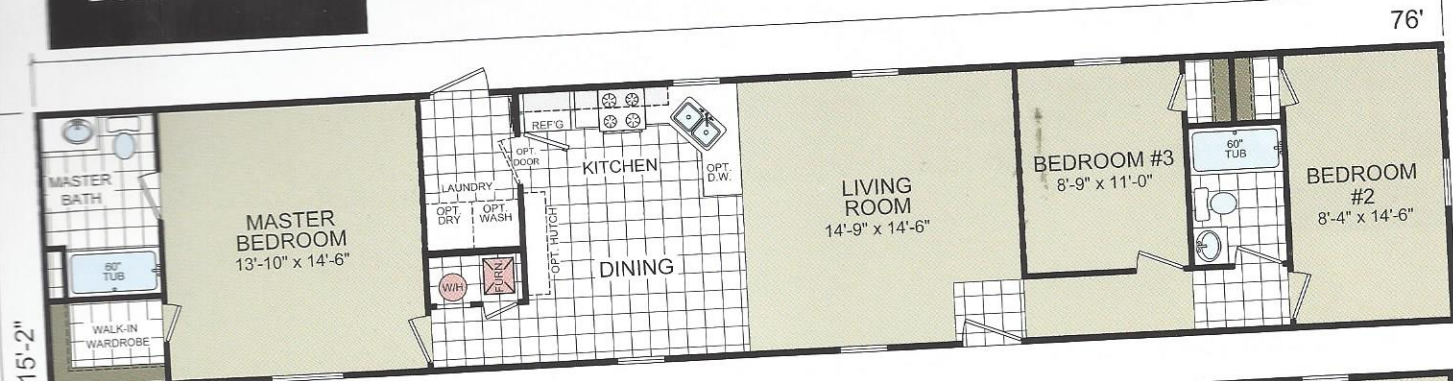

1680-203

Dutch Diamond

16' x 76'  
3 bed-2 bath  
1153 sq. ft.

KITCHEN OPTION  
"REQUIRES 8' FLAT CEILINGS!!"

2 BEDROOM OPTION