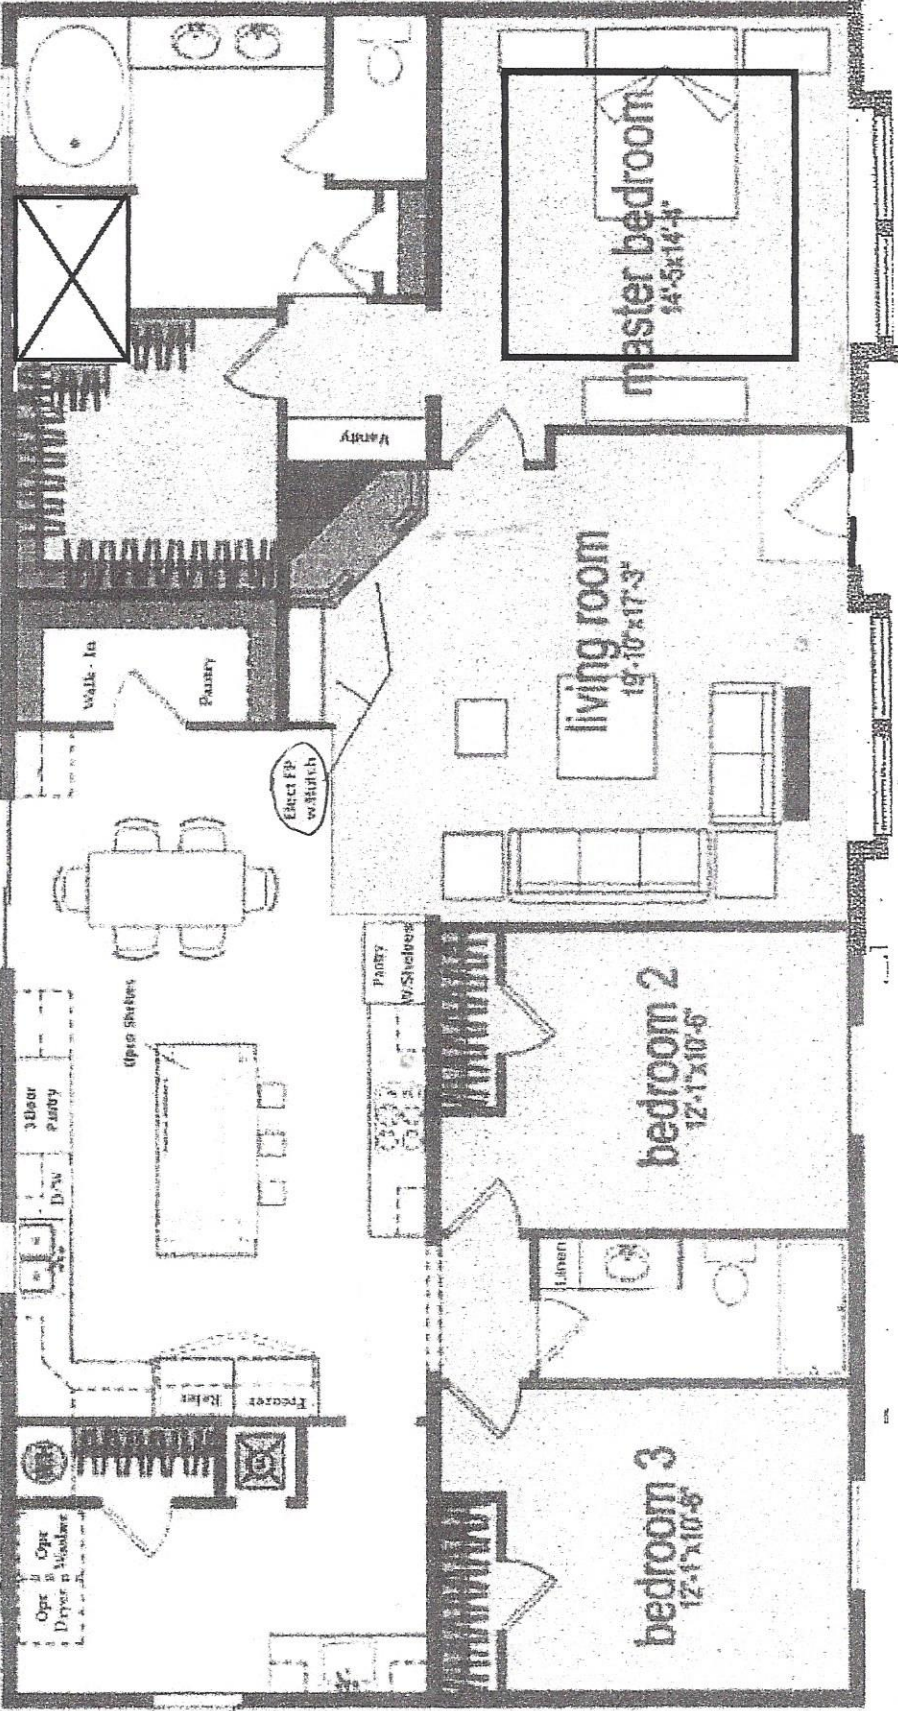

60' - 0"

Sliding Glass Door

Vanity

Elect. Pk. w/switch

Pantry w/ Shelves

living room  
19'-10" x 17'-3"

master bedroom  
14'-5" x 14'-4"

bedroom 2  
12'-1" x 10'-6"

bedroom 3  
12'-1" x 10'-6"

3 door  
pantry

Dry

Open Shelving

Refrigerator

Kitchen

Laundry