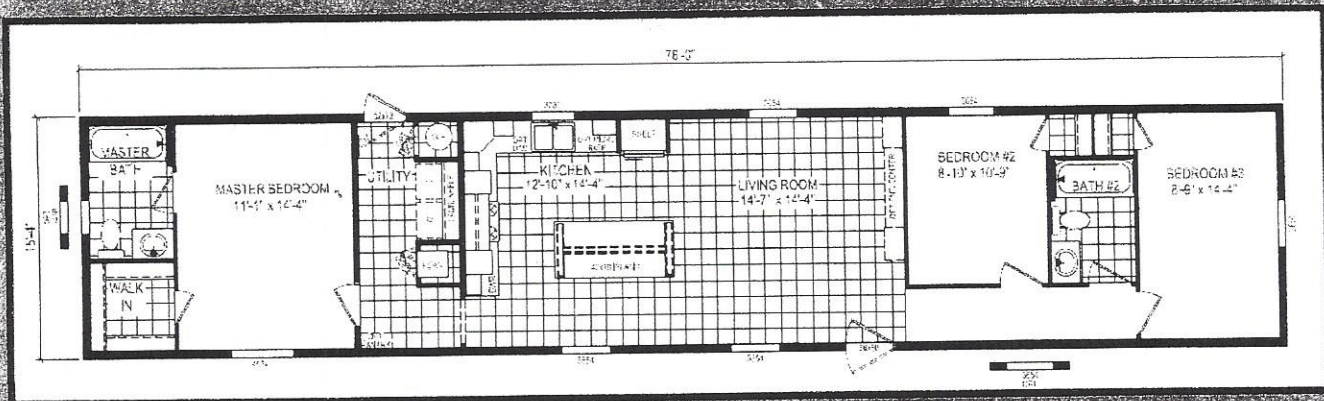

FUSION COLLECTION

MODEL 7616-683

1,165 SQ.FT. / 3 BEDROOM 2 BATH

FEATURES

- Custom "H" Style Kitchen
- Designer Stone Backsplash at Range
- Custom Island with Crescent Edge
- 36" Bath Vanity Height
- White Vinyl Thermal Pane Windows
- 15" Raised Panel Shutters
- 2"x6" Exterior Walls
- 36" Steel Front & Rear Doors with Storms
- Vinyl Patio Door
- Iseman Homes Western Package with Upgraded Insulation
- 8' Flat Ceiling Through Out
- 42" Overhead Kitchen Cabinets w/Cubbies
- Raised Panel Cabinet Doors
- Wood Grain Cornice with Drapes - Main Living Areas
- White 2-Panel Arched Interior Doors
- Total Electric
- 30 Gallon Water Heater
- Fiberglass Tubs - Both Baths