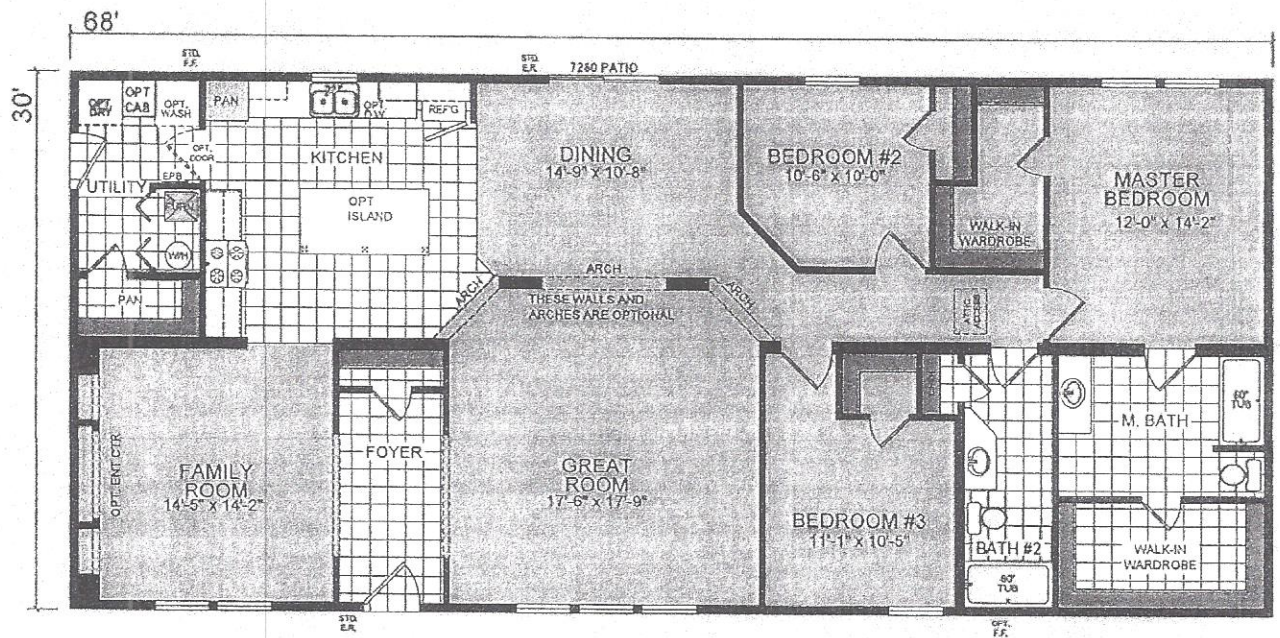

Dutch Diamond Modular 3272 203

30' x 68' | 2040 SQ. FT. | 3 Beds - 2 Bath

STAIRWELL OPTION
FURNACE, W/H AND EPB IN BASEMENT

OPTION ULTIMATE KITCHEN #2

OPTION SERENITY BATH

Dutch Housing.

Topeka, Indiana | www.dutch-housing.com