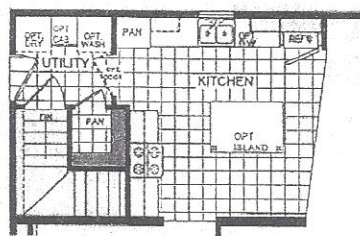

Dutch Diamond Modular 3272 203

30' x 68' | 2040 SQ. FT. | 3 Beds - 2 Bath

STAIRWELL OPTION
FURNACE, W/H AND EPB IN BASEMENT

OPTION ULTIMATE KITCHEN #2

OPTION SERENITY BATH

Dutch Housing.

Topeka, Indiana | www.dutch-housing.com