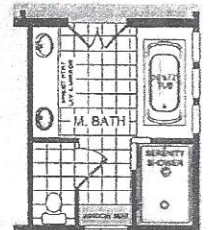

Dutch Diamond Modular 3272 203

30' x 68' | 2040 SQ. FT. | 3 Beds - 2 Bath

STAIRWELL OPTION
FURNACE, W/H AND EPB IN BASEMENT

OPTION ULTIMATE KITCHEN #2

OPTION SERENITY BATH

Dutch Housing.

Topeka, Indiana | www.dutch-housing.com