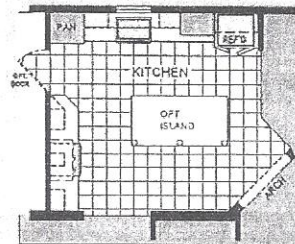

Dutch Diamond Modular 3272 203

30' x 68' | 2040 SQ. FT. | 3 Beds - 2 Bath

STAIRWELL OPTION
FURNACE, W/H AND EPB IN BASEMENT

OPTION ULTIMATE KITCHEN #2

OPTION SERENITY BATH

Dutch Housing.

Topeka, Indiana | www.dutch-housing.com