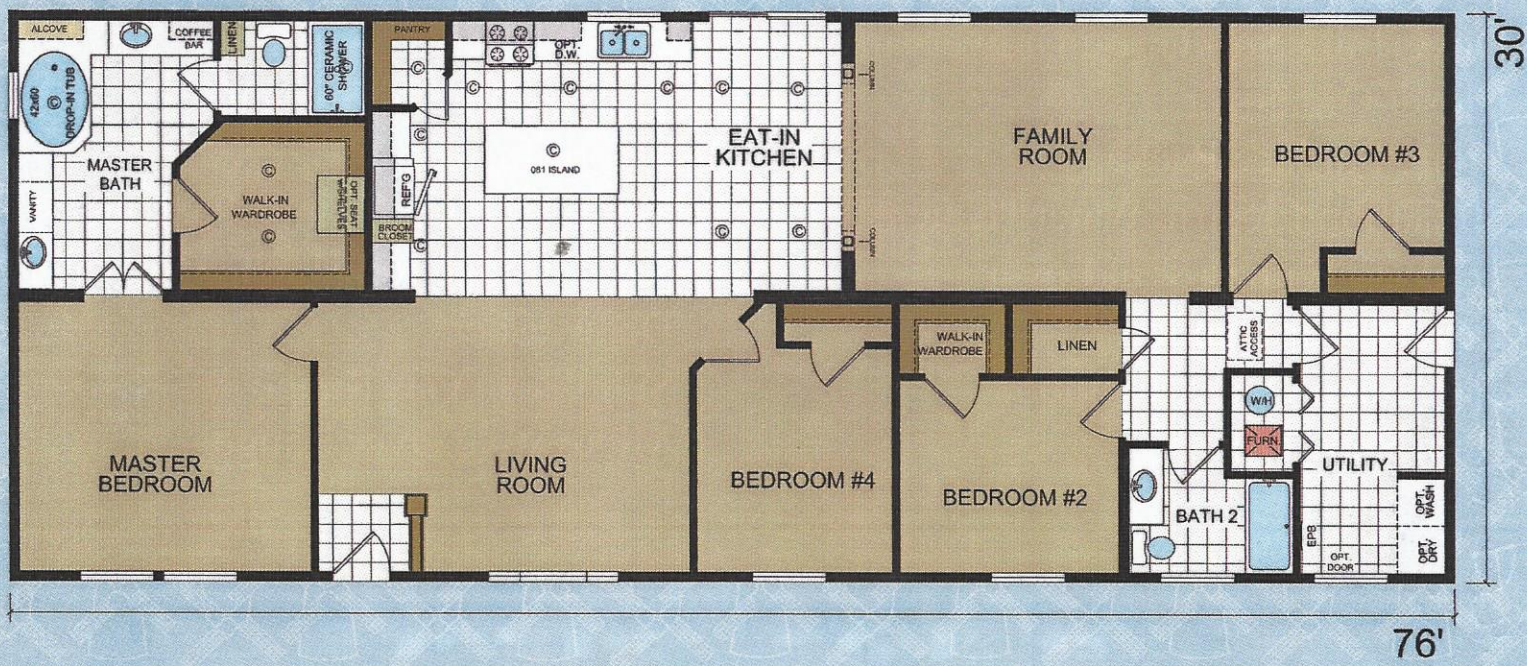

2017 Dutch Modular 7608
 32' x 76' | 2280 SQ. FT. | 4 Beds - 2 Bath

BIG SKY HOMES

750 Parkway Lane
 Billings, MT 59101
 Phone: (406)256-0240