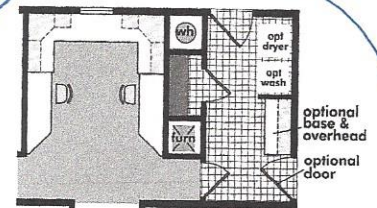

Frame View

3276-1

Single Story

32' x 76'
4 bed 2 bath
2280 sq. ft.

Shown with Elevation C

optional master bath

30x12 transom windows

optional Spa Bath

Scan this code to take a video tour

optional Ultimate Kitchen

optional box out for elevation 2

optional walk-in pantry

optional study in lieu of bedroom 4