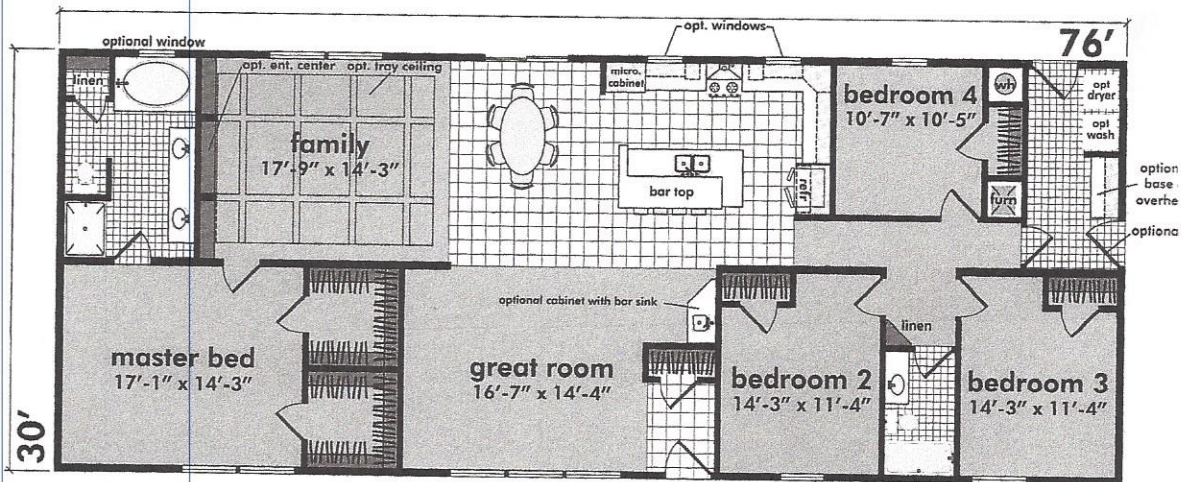

Frame View

3276-1

Single Story

32' x 76'
4 bed 2 bath
2280 sq. ft.

Shown with Elevation C

optional master bath

30x12 transom windows

optional Spa Bath

Scan this code to take a video tour

optional Ultimate Kitchen

optional box out for elevation 2

optional walk-in pantry

optional study in lieu of bedroom 4