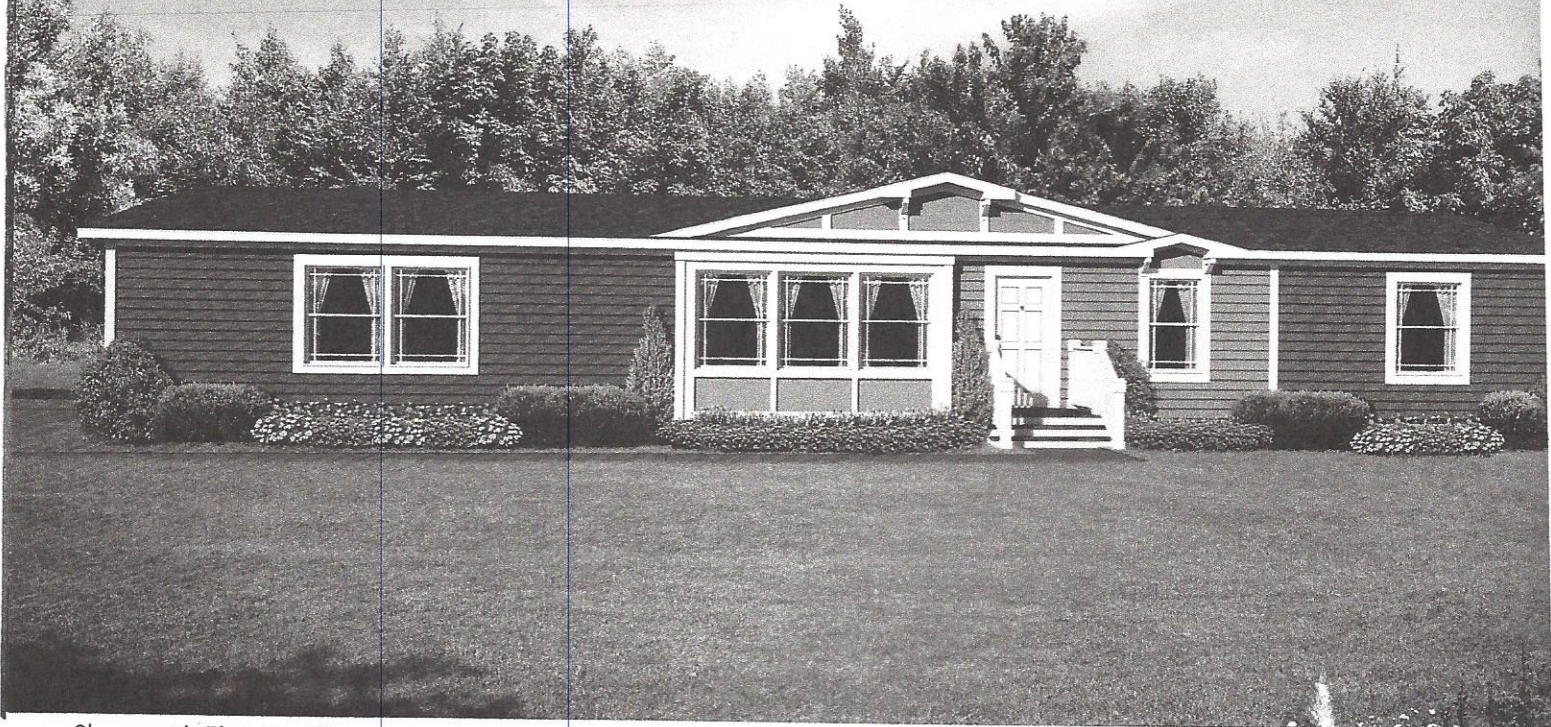

Frame View

3276-1

Single Story

32' x 76'
4 bed 2 bath
2280 sq. ft.

Shown with Elevation C

optional master bath

30x12 transom windows

optional Spa Bath