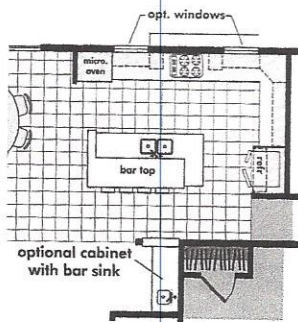

Frame View

3276-1

Single Story

32' x 76'
4 bed 2 bath
2280 sq. ft.

Shown with Elevation C

optional master bath

30x12 transom windows

optional Spa Bath

Scan this code to take a video tour

optional Ultimate Kitchen

optional box out for elevation 2

optional walk-in pantry

optional study in lieu of bedroom 4